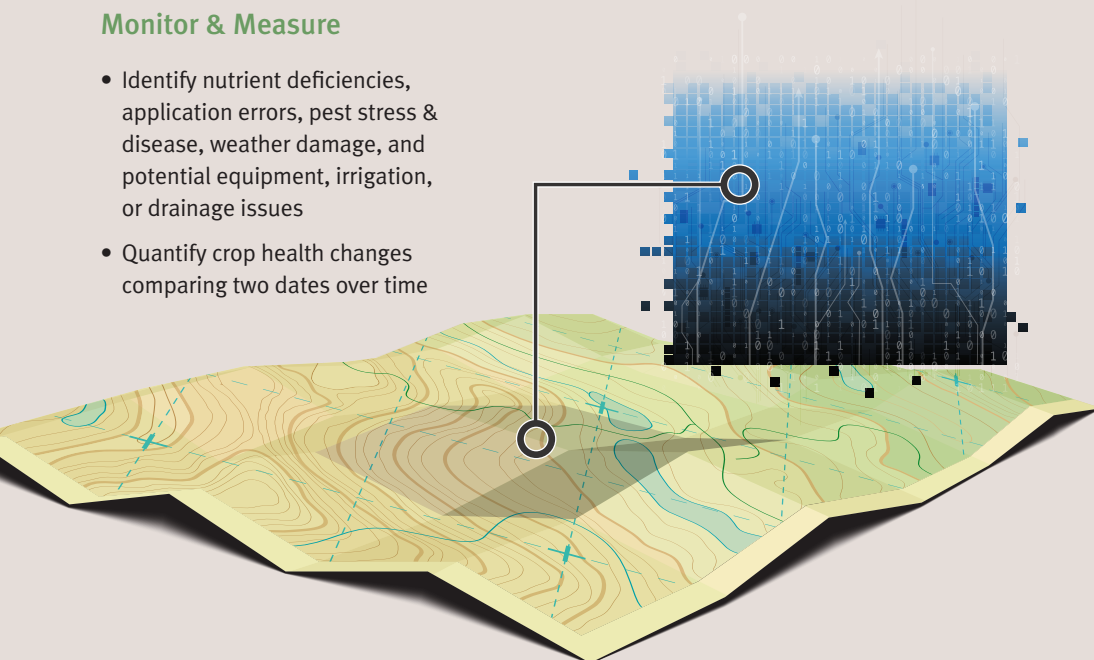

Snapshots of your fields track current conditions so you can take action before yield is impacted. Industry-leading exclusive Crop Health Index and Crop Health Difference maps help you track crop variability and prioritize areas that need the most attention.

**Frequency varies depending on cloud cover*

SATELLITE IMAGERY IN ACTION

Monitor & Measure

- Identify nutrient deficiencies, application errors, pest stress & disease, weather damage, and potential equipment, irrigation, or drainage issues
- Quantify crop health changes comparing two dates over time

Act

- Target scouting efforts and treatment early on by addressing potential problems affecting yield
- Provide digital proof for adjusters, land owners, or advisors

ENCIRCA® PRO

Imagery of every acre every day informs your field scouting efforts to maximize in-season management and operational efficiency for optimal yields.

FEATURES:

- Industry-leading data science models “ground truthed” against DuPont Pioneer’s extensive global yield and scientific field testing data
- A more accurate estimate of your crop health by measuring reflected infra-red light (WDRVI – Wide Dynamic Range Vegetation Index)
- ~3 meter resolution
- 200+ earth-imaging low-orbit satellites circumnavigate the globe every 90 minutes
- Supported crops: alfalfa, corn, soybean, wheat, canola, sorghum, sunflowers, grass seed, sugarbeets, potatoes, cotton, rice, processing tomatoes
- Images updated daily depending on cloud cover