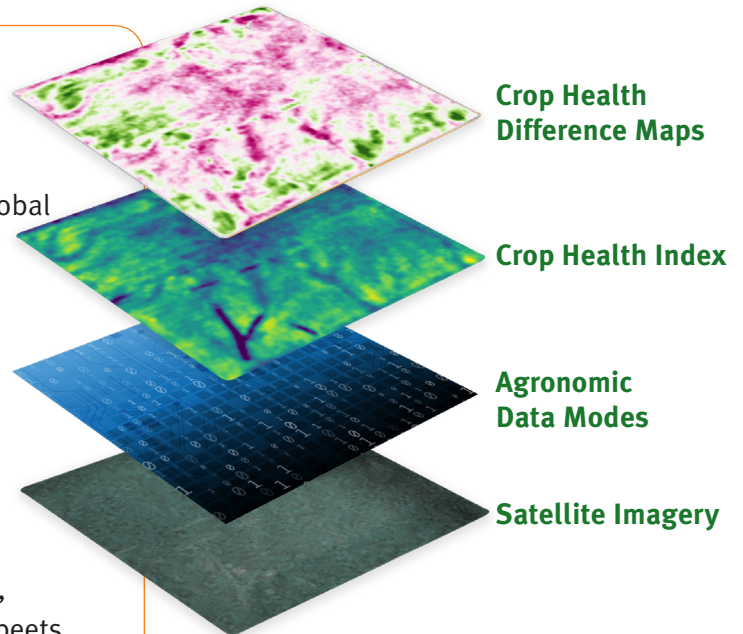

**Frequency varies depending on cloud cover*

SATELLITE IMAGERY IN ACTION

Monitor & Measure

- Identify nutrient deficiencies, application errors, pest stress & disease, weather damage, and potential equipment, irrigation, or drainage issues
- Quantify crop health changes comparing two dates over time

Prioritize

- Go beyond the limitations of boots-on-the-ground scouting to get a more complete view of your entire field's crop health
- Make in-season nitrogen or fungicide applications on areas that require urgent attention

Act

- Target scouting efforts and treatment early on by addressing potential problems affecting yield
- Provide digital proof for adjusters, land owners, or advisors

ENCIRCA® PRO

Imagery of every acre every day informs your field scouting efforts to maximize in-season management and operational efficiency for optimal yields.

FEATURES:

- Industry-leading data science models “ground truthed” against DuPont Pioneer’s extensive global yield and scientific field testing data
- A more accurate estimate of your crop health by measuring reflected infra-red light (WDRVI – Wide Dynamic Range Vegetation Index)
- ~3 meter resolution
- 200+ earth-imaging low-orbit satellites circumnavigate the globe every 90 minutes
- Supported crops: alfalfa, corn, soybean, wheat, canola, sorghum, sunflowers, grass seed, sugarbeets, potatoes, cotton, rice, processing tomatoes
- Images updated daily depending on cloud cover