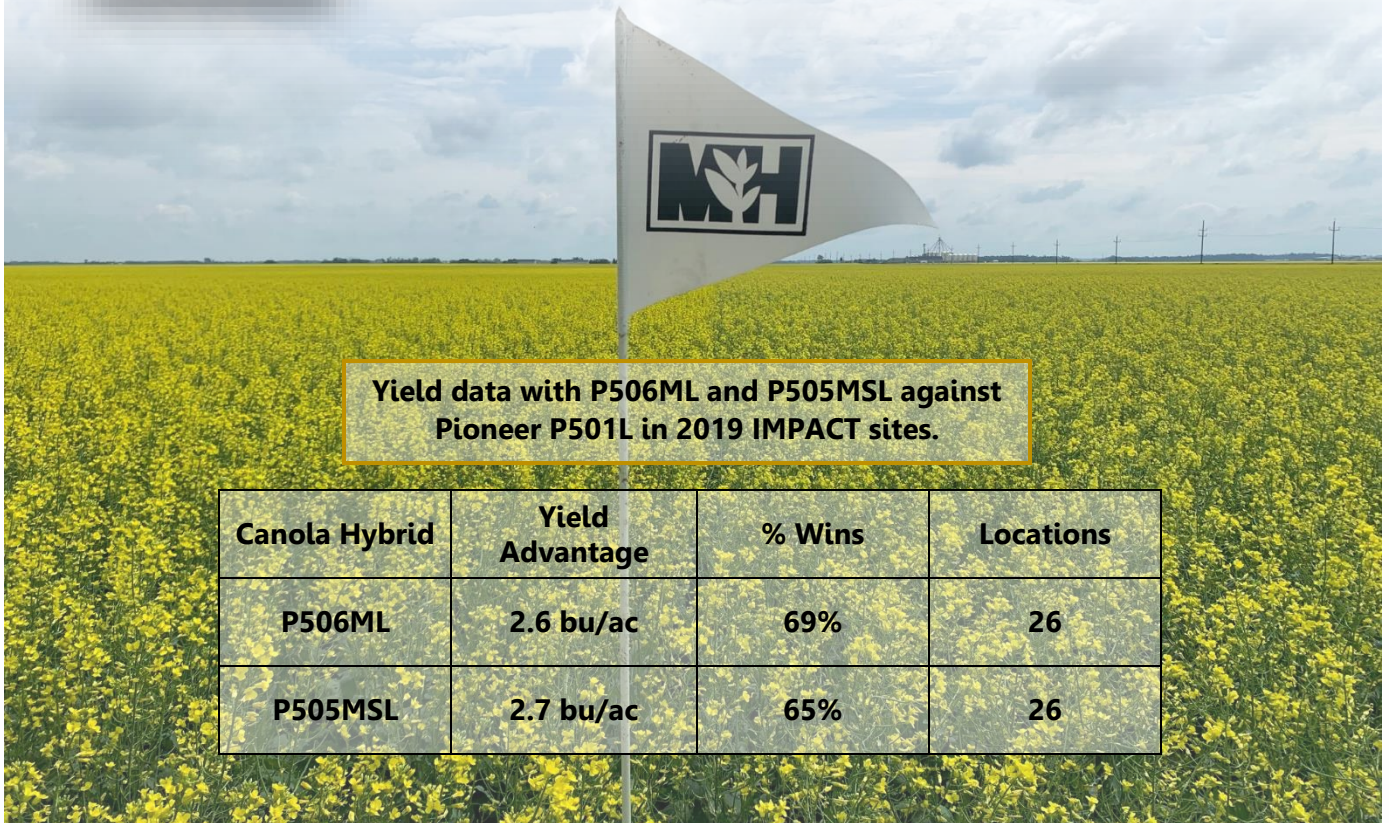

Our reseed policy is 75% off of the original price. Just in case.

P506ML, P505MSL, and P508MCL are mid-maturity canola hybrids, comparable to L345PC.

All Pioneer canola is treated with Lumiderm and Helix Vibrance insecticides. These premium treatments are the best choice for flea beetle and cutworm control.

Expect performance and service with our TKW (thousand kernel weight) guarantee. Need more seeds per acre? No problem. We even have an app for that: Pioneer Canola Seed Rate Calculator.