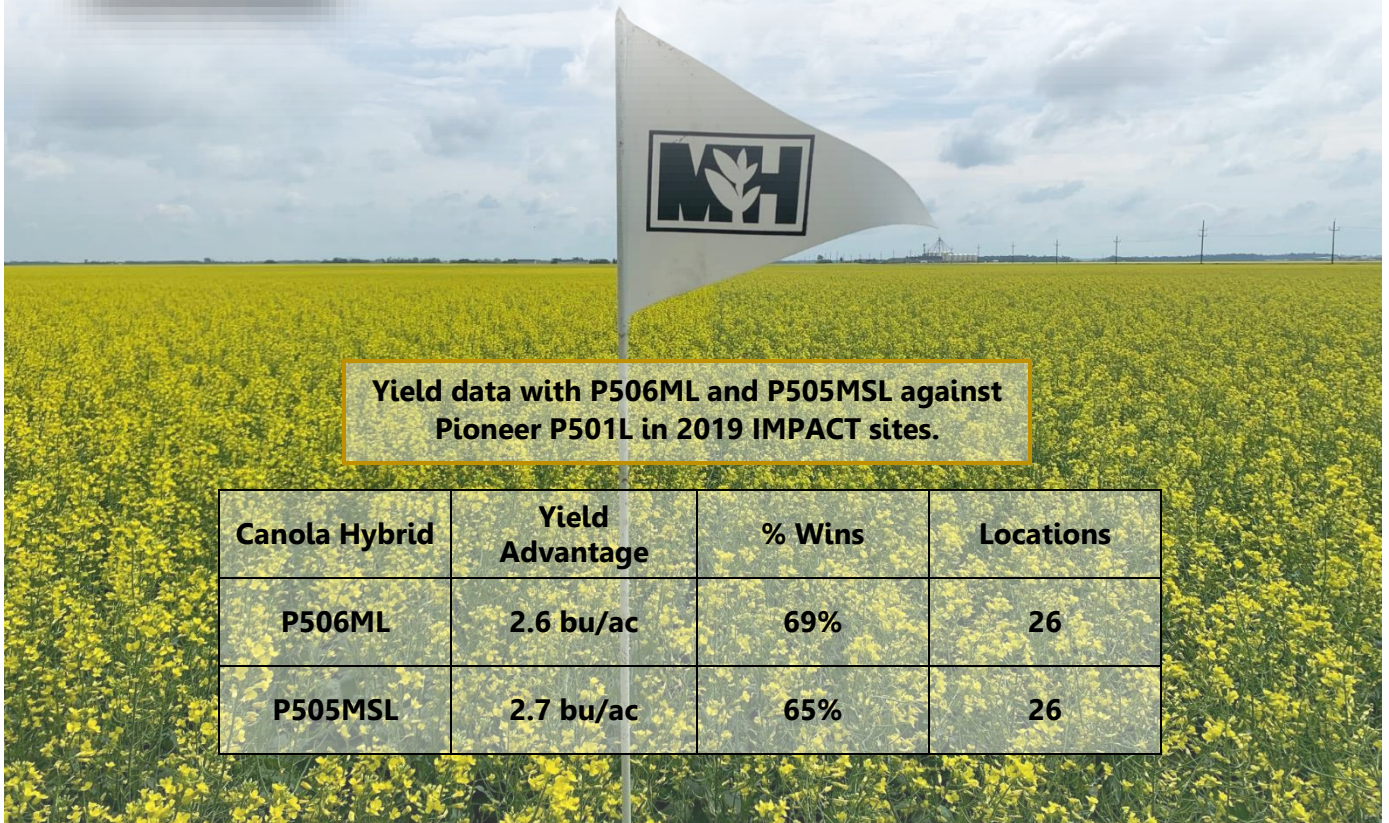

Our reseed policy is 75% off of the original price. Just in case.

P506ML, P505MSL, and P508MCL are mid-maturity canola hybrids, comparable to L345PC.

All Pioneer canola is treated with Lumiderm and Helix Vibrance insecticides. These premium treatments are the best choice for flea beetle and cutworm control.

Expect performance and service with our TKW (thousand kernel weight) guarantee. Need more seeds per acre? No problem. We even have an app for that: Pioneer Canola Seed Rate Calculator.